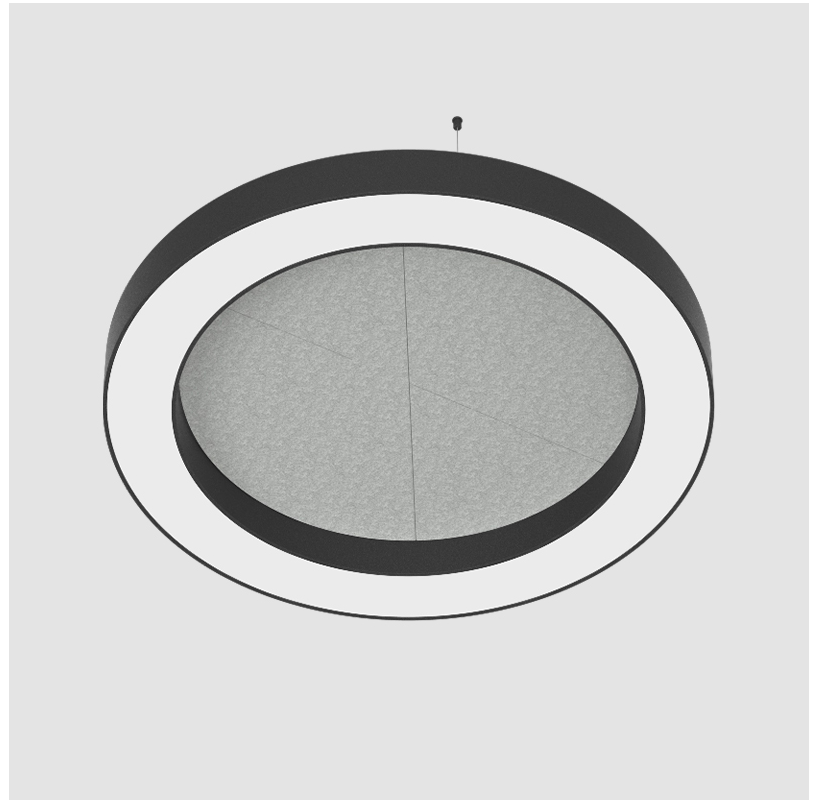

GENERAL

Series: Glorious Acoustic
Brand: Prolicht
Division: Architectural
Mounting Type: Suspension
Mounting Location: Ceiling
Subcategory: Acoustic

PHYSICAL

Shape: Round
Diameter (mm): 1250
Diameter (in): 49 3/16
Width (mm): 120
Width (in): 4 3/4
Light Distribution: Direct
Diffuser: PMMA - Opal / Micro-Prism
Fixture Finish: SSR / BKV / CWI / CRY / HAB / UFT / ITA / RUA / FTG / MYG / LOD / PUS / FRO / FUP / KIA / POP / BLS / SPG / MEY / GOH / GUM / CHC / COM / ABZ / JAG / OBR / MOS / ROR
Accent Finish: ANC / ASH / BNA / BTC / BZE / CEL / EGG / EVG / FOG / FOS / FST / FUA / IRI / IRO / KHA / LIC / LIM / MER / MSN / MUS / ONX / PEA / PLU / POL / PPY / RAY / ROY / RST / STE / SWD / TAN / TAU
Fixture Material: Aluminum
Cable Details: 2 000mm / 78 3/4" or 6 000mm / 236 1/4" Transparent Cable

ELECTRICAL

Lamp Type: LED (Zhaga Standard)
Input Wattage (W): 58.7
Total Output Wattage (W): 53.7
Dimming: Non-Dimmable
Driver Included: Yes
Driver Location: Integrated
Driver Type: Constant Current - Universal
Driver Class: Class 2
Input Voltage (V): 120 - 277

LED

Color Temperature (°K): 2700 / 3000 / 3500 / 4000
Max. Delivered Lumen (lm): 4979 / 5153 / 6051 / 5239
Nominal Lumen (lm): 7660 / 7928 / 9309 / 8060
CRI: >90 CRI
Lamp Life (hrs): 50000

OPTICAL

RATINGS AND CERTIFICATIONS

Certified By: CSA Certified to UL and CSA Standards
IP rating: IP20