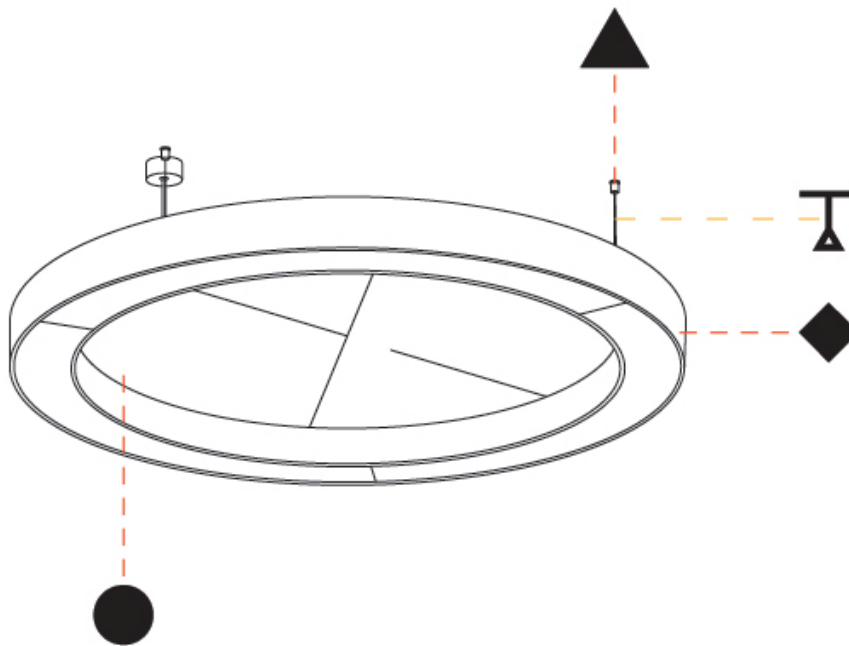

GLORIOUS ACOUSTIC SUSPENSION

A300721-

PROJECT

TYPE

SPECIFIER

QUANTITY

DATE

A