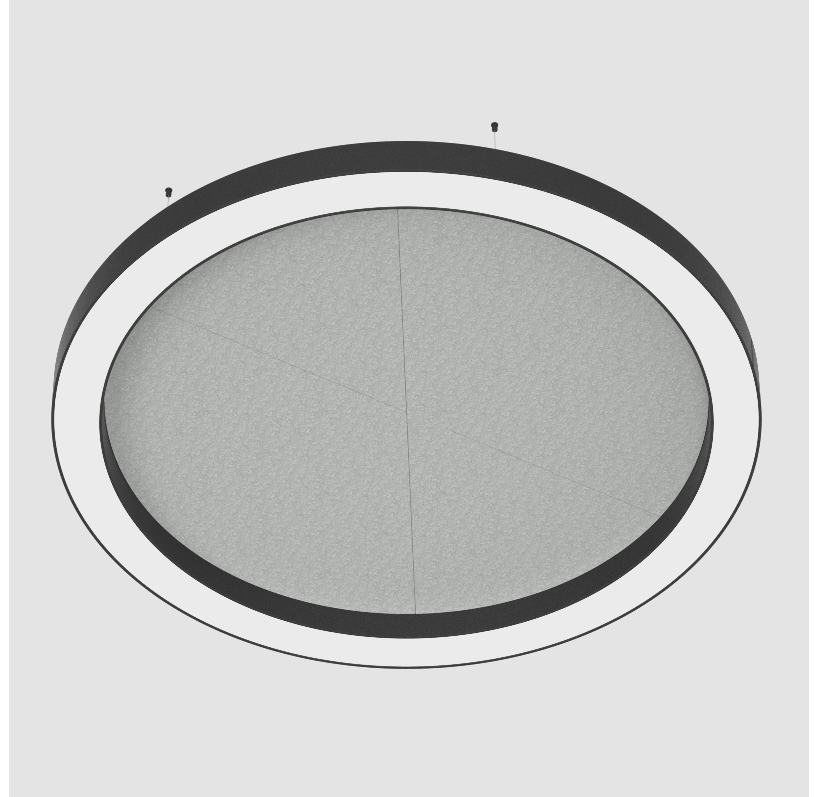

GENERAL

Series: Glorious Acoustic
Brand: Prolicht
Division: Architectural
Mounting Type: Suspension
Mounting Location: Ceiling
Subcategory: Acoustic

PHYSICAL

Shape: Round
Diameter (mm): 2100
Diameter (in): 82 11/16
Width (mm): 120
Width (in): 4 3/4
Light Distribution: Direct
Diffuser: [PMMA - Opal / Micro-Prism](#)
Fixture Finish: [SSR / BKV / CWI / CRY / HAB / UFT / ITA / RUA / FTG / MYG / LOD / PUS / FRO / FUP / KIA / POP / BLS / SPG / MEY / GOH / GUM / CHC / COM / ABZ / JAG / OBR / MOS / ROR](#)
Accent Finish: [ANC / ASH / BNA / BTC / BZE / CEL / EGG / EVG / FOG / FOS / FST / FUA / IRI / IRO / KHA / LIC / LIM / MER / MSN / MUS / ONX / PEA / PLU / POL / PPY / RAY / ROY / RST / STE / SWD / TAN / TAU](#)
Fixture Material: Aluminum
Cable Details: [2 000mm / 78 3/4" or 6 000mm / 236 1/4" Transparent Cable](#)

ELECTRICAL

Lamp Type: LED (Zhaga Standard)
Input Wattage (W): 102.8
Total Output Wattage (W): 94.6
Dimming: [Non-Dimmable](#)
Driver Included: Yes
Driver Location: Integrated
Driver Type: Constant Current - Universal
Driver Class: Class 2
Input Voltage (V): 120 - 277

LED

Color Temperature (°K): [2700 / 3000 / 3500 / 4000](#)
Max. Delivered Lumen (lm): 9554 / 9888 / 11611 / 10053
Nominal Lumen (lm): 13405 / 13874 / 16291 / 14105
CRI: >90 CRI
Lamp Life (hrs): 50000

OPTICAL

RATINGS AND CERTIFICATIONS

Certified By: CSA Certified to UL and CSA Standards
IP rating: IP20