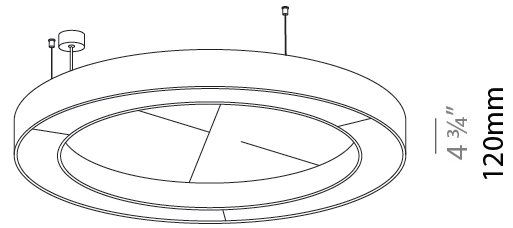

GENERAL

Series: Glorious Acoustic
Brand: Prolicht
Division: Architectural
Mounting Type: Suspension
Mounting Location: Ceiling
Subcategory: Acoustic

PHYSICAL

Shape: Round
Diameter (mm): 1250
Diameter (in): 49 ³/₁₆
Width (mm): 120
Width (in): 4 ³/₄
Light Distribution: Direct
Diffuser: PMMA - Opal / Micro-Prism
Fixture Finish: SSR / BKV / CWI / CRY / HAB / UFT / ITA / RUA / FTG / MYG / LOD / PUS / FRO / FUP / KIA / POP / BLS / SPG / MEY / GOH / GUM / CHC / COM / ABZ / JAG / OBR / MOS / ROR
Accent Finish: ANC / ASH / BNA / BTC / BZE / CEL / EGG / EVG / FOG / FOS / FST / FUA / IRI / IRO / KHA / LIC / LIM / MER / MSN / MUS / ONX / PEA / PLU / POL / PPY / RAY / ROY / RST / STE / SWD / TAN / TAU
Fixture Material: Aluminum
Cable Details: 2 000mm / 78 3/4" or 6 000mm / 236 1/4" Transparent Cable

ELECTRICAL

Lamp Type: LED (Zhaga Standard)
Input Wattage (W): 90
Total Output Wattage (W): 81.8
Dimming: Non-Dimmable
Driver Included: Yes
Driver Location: Integrated
Driver Type: Constant Current - Universal
Driver Class: Class 2
Input Voltage (V): 120 - 277

LED

Color Temperature (°K): 2700 / 3000 / 3500 / 4000
Max. Delivered Lumen (lm): Max 10240
Nominal Lumen (lm): Max 13319
CRI: >90 CRI
Lamp Life (hrs): 50000

OPTICAL

RATINGS AND CERTIFICATIONS

Certified By: CSA Certified to UL and CSA Standards
IP rating: IP20

Ø1250mm 49 ³/₁₆"