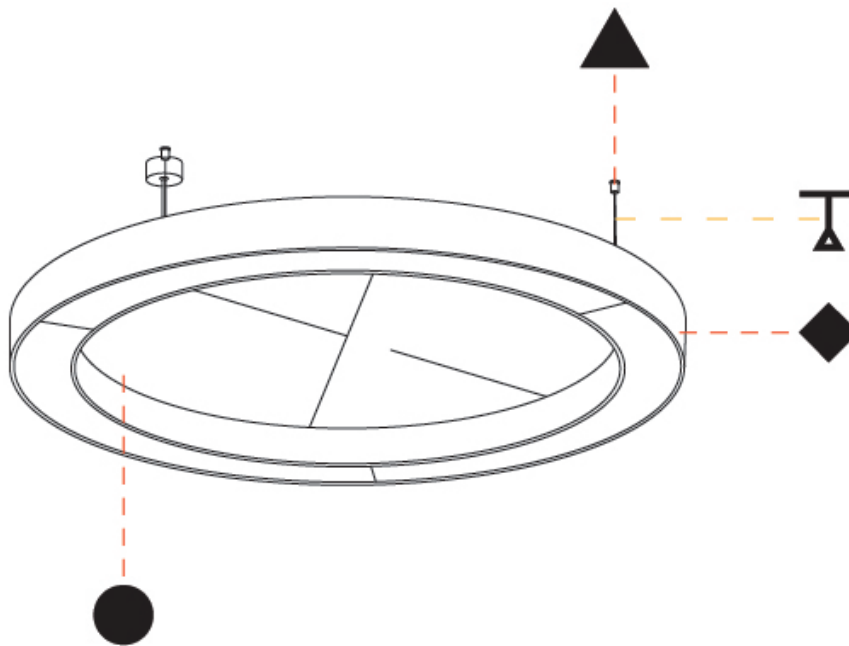

GLORIOUS ACOUSTIC SUSPENSION

A300726-

PROJECT	_____
TYPE	_____
SPECIFIER	_____
QUANTITY	_____
DATE	_____

A