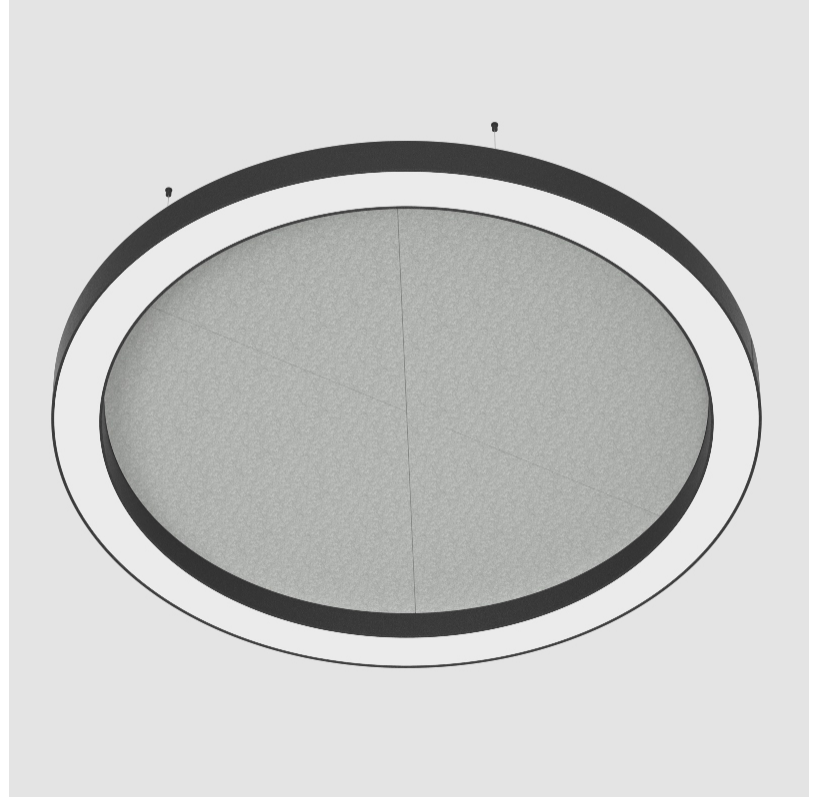

GENERAL

Series: Glorious Acoustic
Brand: Prolicht
Division: Architectural
Mounting Type: Suspension
Mounting Location: Ceiling
Subcategory: Acoustic

PHYSICAL

Shape: Round
Diameter (mm): 2100
Diameter (in): 82 11/16
Width (mm): 120
Width (in): 4 3/4
Light Distribution: Direct
Diffuser: PMMA - Opal / Micro-Prism
Fixture Finish: SSR / BKV / CWI / CRY / HAB / UFT / ITA / RUA / FTG / MYG / LOD / PUS / FRO / FUP / KIA / POP / BLS / SPG / MEY / GOH / GUM / CHC / COM / ABZ / JAG / OBR / MOS / ROR
Accent Finish: ANC / ASH / BNA / BTC / BZE / CEL / EGG / EVG / FOG / FOS / FST / FUA / IRI / IRO / KHA / LIC / LIM / MER / MSN / MUS / ONX / PEA / PLU / POL / PPY / RAY / ROY / RST / STE / SWD / TAN / TAU
Fixture Material: Aluminum
Cable Details: 2 000mm / 78 3/4" or 6 000mm / 236 1/4" Transparent Cable

ELECTRICAL

Lamp Type: LED (Zhaga Standard)
Input Wattage (W): 162
Total Output Wattage (W): 147.3
Dimming: Non-Dimmable
Driver Included: Yes
Driver Location: Integrated
Driver Type: Constant Current - Universal
Driver Class: Class 2
Input Voltage (V): 120 - 277

LED

Color Temperature (°K): 2700 / 3000 / 3500 / 4000
Max. Delivered Lumen (lm): Max 18647
Nominal Lumen (lm): Max 23951
CRI: >90 CRI
Lamp Life (hrs): 50000

OPTICAL

RATINGS AND CERTIFICATIONS

Certified By: CSA Certified to UL and CSA Standards
IP rating: IP20